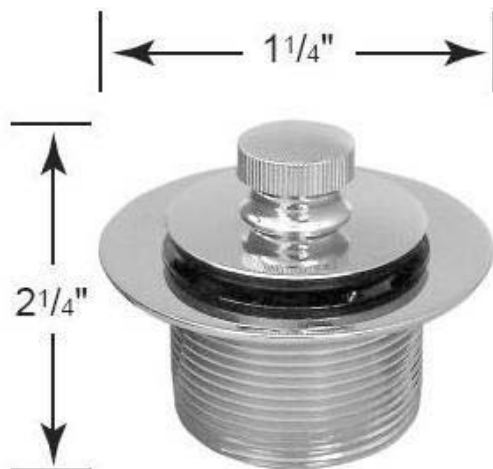

Lift & Turn

Brass - 1-1/2" IPS Standard Thread

Part Number 594501

MB

MICHIGAN BRASS

Phone: (616) 842-2810 - Fax: (888) 285-9659 or (616) 842-9050 - Email: mail@michiganbrass.com