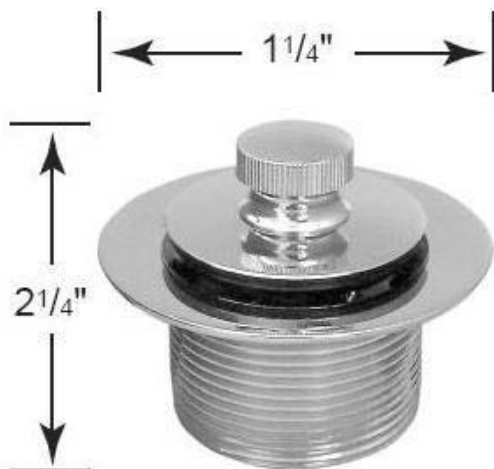

# Lift & Turn

Brass - 1-1/2" IPS Standard Thread

Part Number 591501

**MB**

**MICHIGAN BRASS**

Phone: (616) 842-2810 - Fax: (888) 285-9659 or (616) 842-9050 - Email: [mail@michiganbrass.com](mailto:mail@michiganbrass.com)