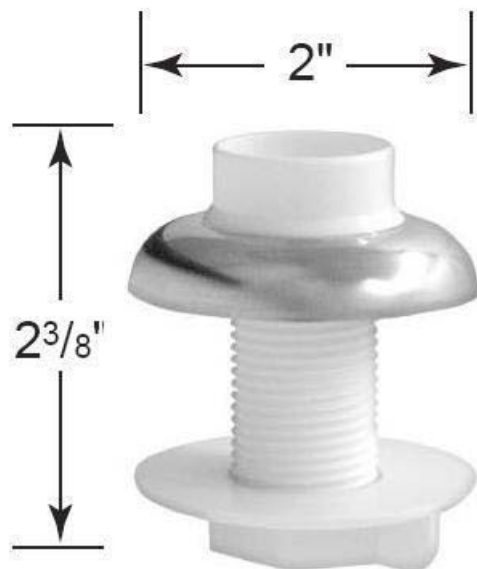

Hose Guides

MB

MICHIGAN BRASS

Phone: (616) 842-2810 - Fax: (888) 285-9659 or (616) 842-9050 - Email: mail@michiganbrass.com