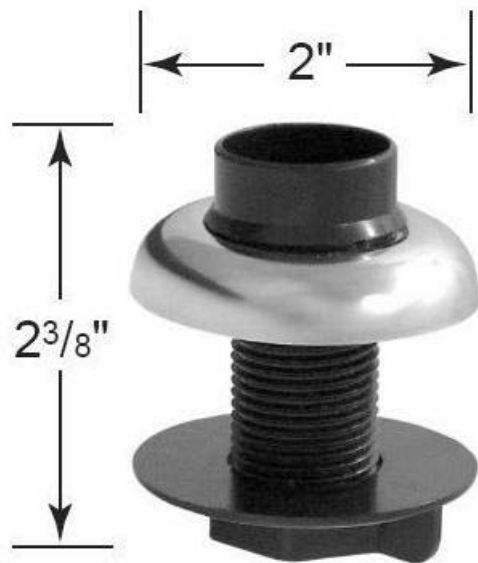

Hose Guides

Part Number 566004

MB

MICHIGAN BRASS

Phone: (616) 842-2810 - Fax: (888) 285-9659 or (616) 842-9050 - Email: mail@michiganbrass.com