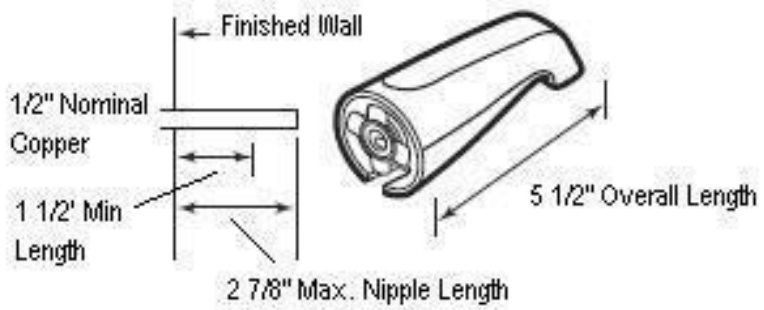

2 1/2"

3/4"

5 1/2"

1 1/8"

Part Number 512701

MB

MICHIGAN BRASS

Phone: (616) 842-2810 - Fax: (888) 285-9659 or (616) 842-9050 - Email: mail@michiganbrass.com