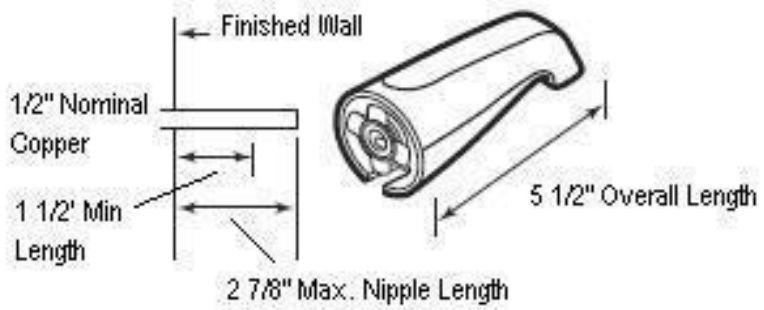

2 1/2"

3/4"

5 1/2"

1 1/8"

Part Number 512601

MB

MICHIGAN BRASS

Phone: (616) 842-2810 - Fax: (888) 285-9659 or (616) 842-9050 - Email: mail@michiganbrass.com