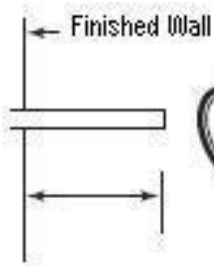

1/2" or 3/4"
Nipple

4" Max. Nipple
Length

5 1/2" Overall Length

Part Number 492001

MICHIGAN BRASS

Phone: (616) 842-2810 - Fax: (888) 285-9659 or (616) 842-9050 - Email: mail@michiganbrass.com